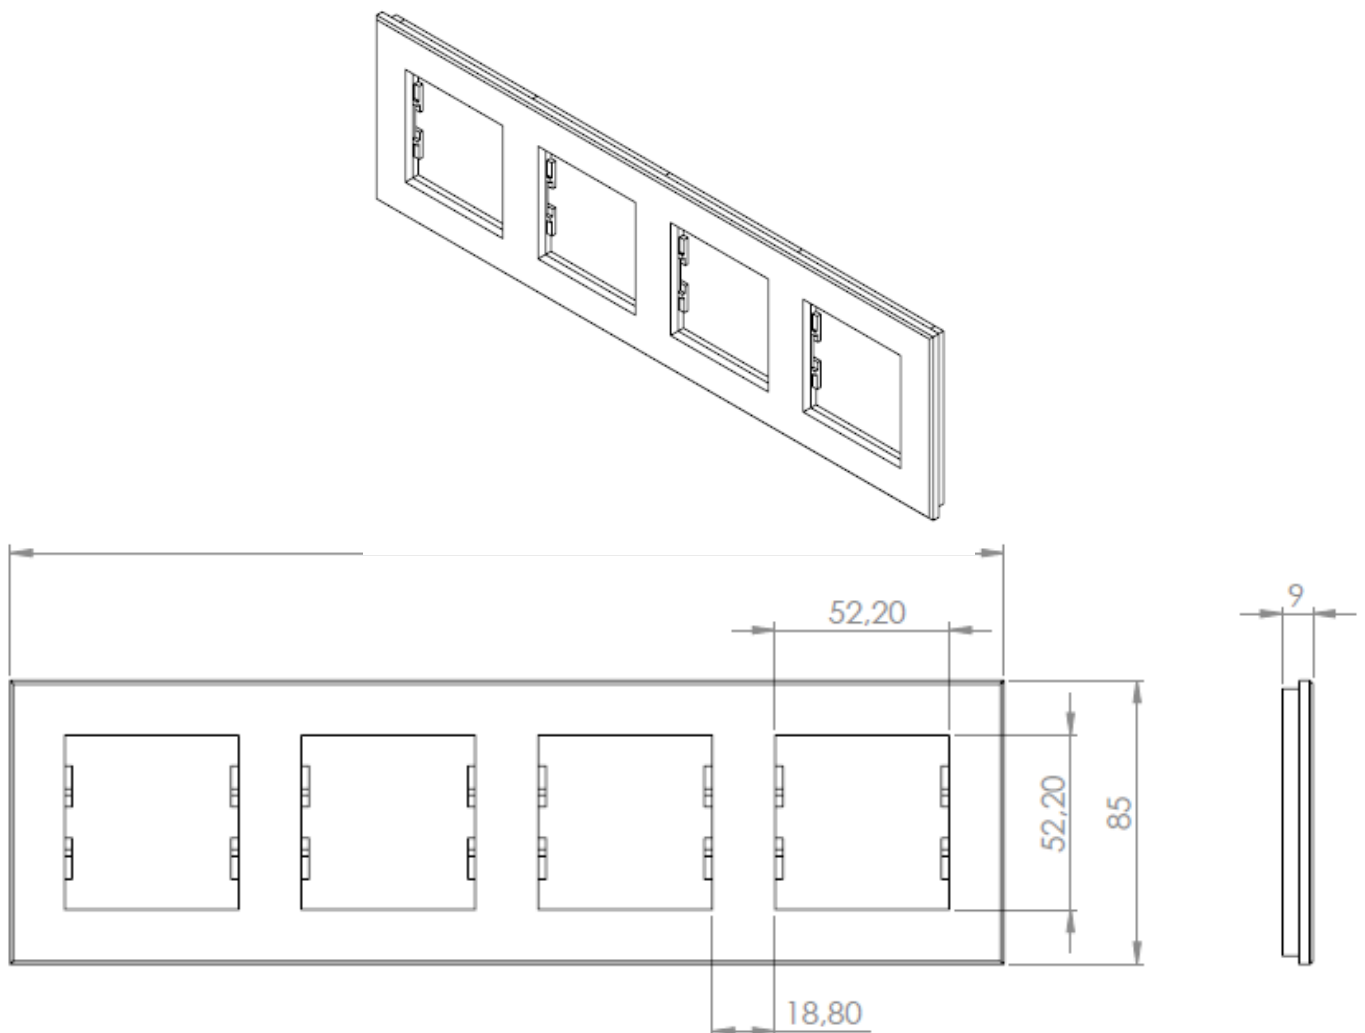

Datasheet MONA Socket Frames

EAE MONA Series

All you need is EAE

General Features

Mona Family offers a unique glass surface. Frames can be combined with various cores such as Ethernet (RJ45), Telephone (RJ11), Antenna, Home Electric Switch, Power sockets and etc... Detailed features are written below:

- Glass Material
- Minimalist design
- Wide collection of up to 5 Gang
- Wide range of colours
- Wide range core options

Technical Data

Protection Grade	IP 20	EN 60 529
Safety Class	II	EN 61 140
Number of units	Up to 5 gang	
Material Type	Tempered Glass	
Colour	Black or White	
Core Dimension	52 x 52 mm cores compatible with: Schneider Asfora, Asfora Plus Series	
Installation	Flush Mounted	
Mounting Direction	Horizontally or Vertically	
Dimensions	1-gang	90 x 100 mm
	2-gang	161 x 100 mm
	3-gang	232 x 100 mm
	4-gang	303 x 100 mm
	5-gang	374 x 100 mm

Scale Drawing 1-gang

Scale Drawing 2-gang

Scale Drawing 3-gang

Scale Drawing 4-gang

Scale Drawing 5-gang