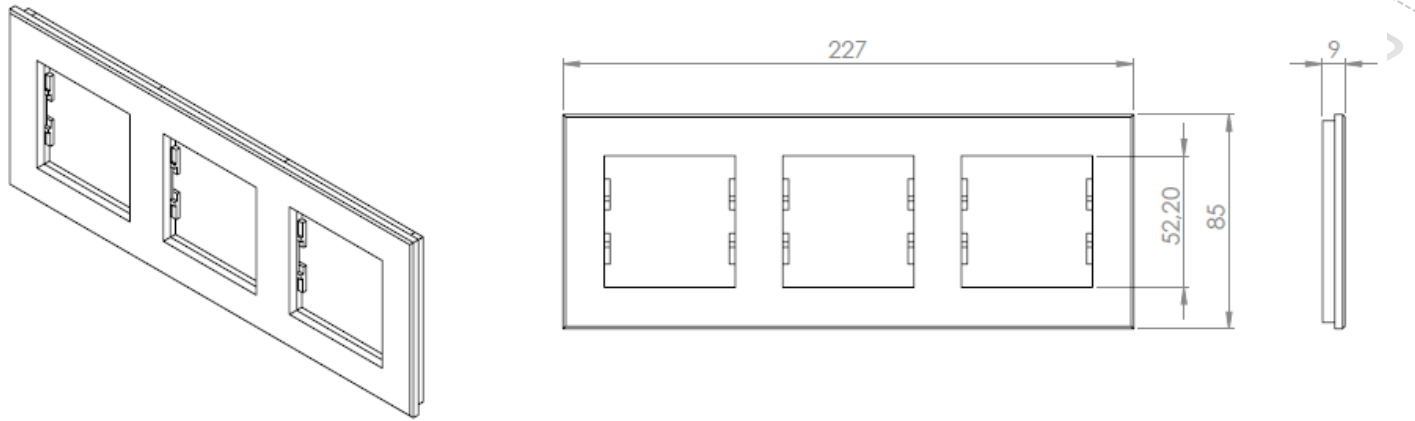

Datasheet MONA Socket Frames

EAE MONA Series

All you need is EAE

General Features

Mona Family offers a unique glass surface. Frames can be combined with various cores such as Ethernet (RJ45), Telephone (RJ11), Antenna, Home Electric Switch, Power sockets and etc... Detailed features are written below:

- Glass Material
- Minimalist design
- Wide collection of up to 5 Gang
- Wide range of colours
- Wide range core options

Technical Data

Protection Grade	IP 20	EN 60 529
Safety Class	II	EN 61 140
Number of units	Up to 5 gang	
Material Type	Tempered Glass	
Colour	Black or White	
Core Dimension	52 x 52 mm cores compatible with: Schneider Asfora, Asfora Plus Series	
Installation	Flush Mounted	
Mounting Direction	Horizontally or Vertically	
Dimensions	1-gang	90 x 100 mm
	2-gang	161 x 100 mm
	3-gang	232 x 100 mm
	4-gang	303 x 100 mm
	5-gang	374 x 100 mm

Scale Drawing 1-gang

Scale Drawing 2-gang

Scale Drawing 3-gang

Scale Drawing 4-gang

Scale Drawing 5-gang