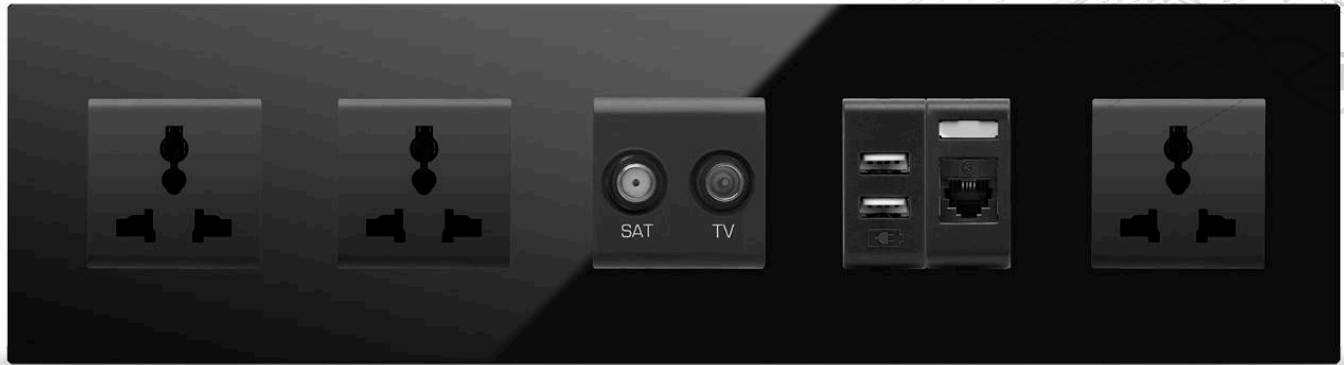

Datasheet MONA Socket Frames

EAE MONA Series

All you need is EAE

General Features

Mona Family offers a unique glass surface. Frames can be combined with various cores such as Ethernet (RJ45), Telephone (RJ11), Antenna, Home Electric Switch, Power sockets and etc... Detailed features are written below:

- Glass Material
- Minimalist design
- Wide collection of up to 5 Gang
- Wide range of colours
- Wide range core options

Technical Data

Protection Grade	IP 20	EN 60 529
Safety Class	II	EN 61 140
Number of units	Up to 5 gang	
Material Type	Tempered Glass	
Colour	Black or White	
Core Dimension	52 x 52 mm cores compatible with: Schneider Asfora, Asfora Plus Series	
Installation	Flush Mounted	
Mounting Direction	Horizontally or Vertically	
Dimensions	1-gang	90 x 100 mm
	2-gang	161 x 100 mm
	3-gang	232 x 100 mm
	4-gang	303 x 100 mm
	5-gang	374 x 100 mm