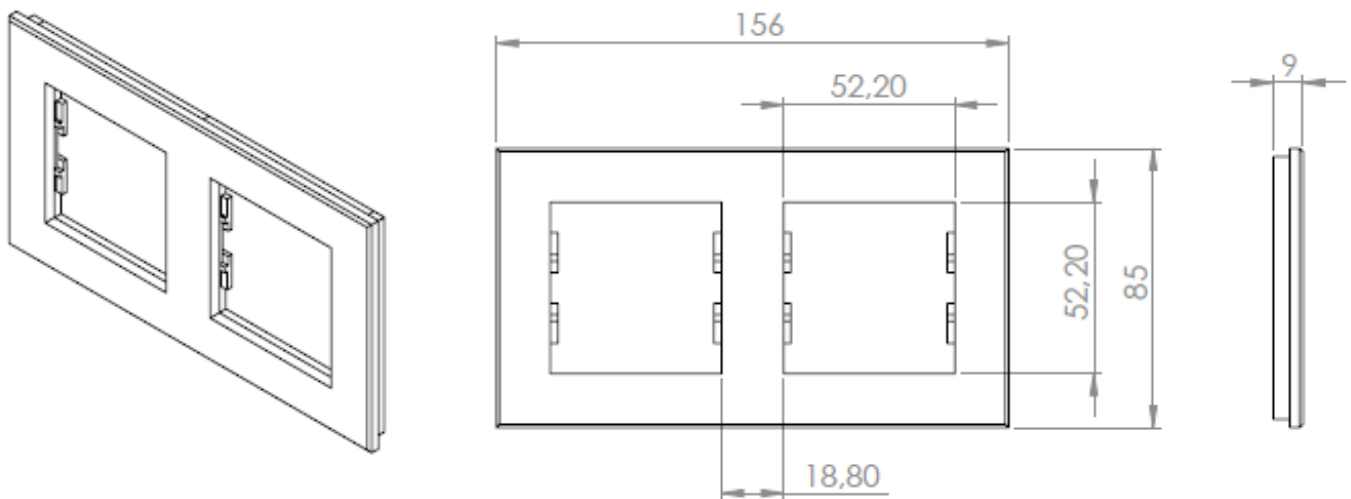

Datasheet MONA Socket Frames

EAE MONA Series

All you need is EAE

General Features

Mona Family offers a unique glass surface. Frames can be combined with various cores such as Ethernet (RJ45), Telephone (RJ11), Antenna, Home Electric Switch, Power sockets and etc... Detailed features are written below:

- Glass Material
- Minimalist design
- Wide collection of up to 5 Gang
- Wide range of colours
- Wide range core options

Technical Data

Protection Grade	IP 20	EN 60 529
Safety Class	II	EN 61 140
Number of units	Up to 5 gang	
Material Type	Tempered Glass	
Colour	Black or White	
Core Dimension	52 x 52 mm cores compatible with: Schneider Asfora, Asfora Plus Series	
Installation	Flush Mounted	
Mounting Direction	Horizontally or Vertically	
Dimensions	1-gang	90 x 100 mm
	2-gang	161 x 100 mm
	3-gang	232 x 100 mm
	4-gang	303 x 100 mm
	5-gang	374 x 100 mm

Scale Drawing 1-gang

Scale Drawing 2-gang

Scale Drawing 3-gang

Scale Drawing 4-gang

Scale Drawing 5-gang