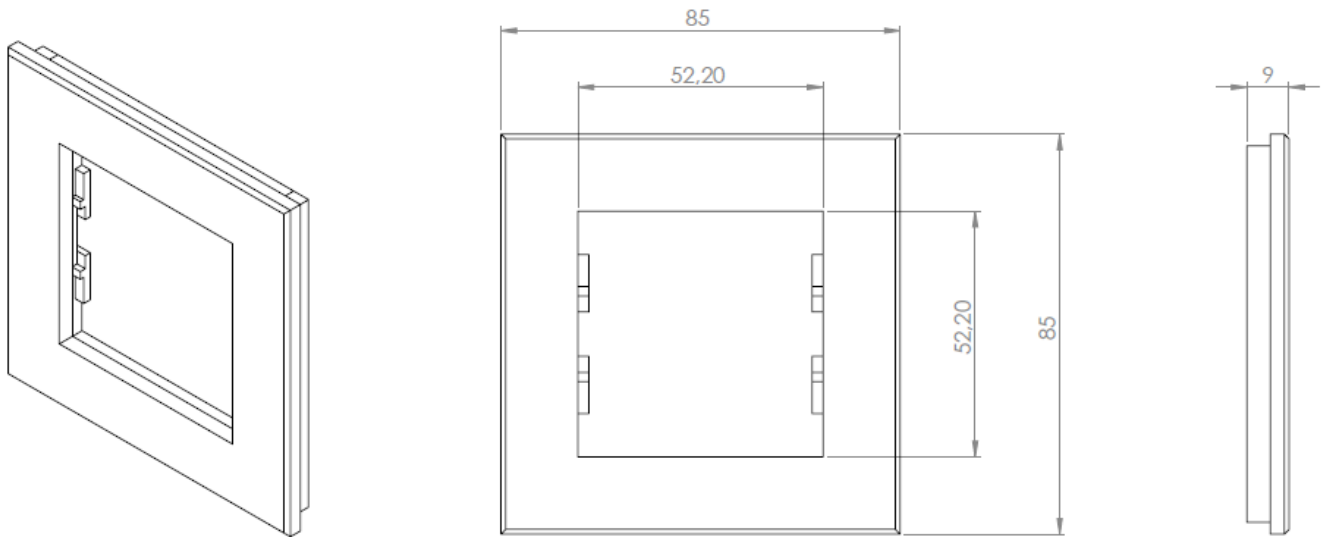

Datasheet MONA Socket Frames

EAE MONA Series

All you need is EAE

General Features

Mona Family offers a unique glass surface. Frames can be combined with various cores such as Ethernet (RJ45), Telephone (RJ11), Antenna, Home Electric Switch, Power sockets and etc... Detailed features are written below:

- Glass Material
- Minimalist design
- Wide collection of up to 5 Gang
- Wide range of colours
- Wide range core options

Technical Data

Protection Grade	IP 20	EN 60 529
Safety Class	II	EN 61 140
Number of units	Up to 5 gang	
Material Type	Tempered Glass	
Colour	Black or White	
Core Dimension	52 x 52 mm cores compatible with: Schneider Asfora, Asfora Plus Series	
Installation	Flush Mounted	
Mounting Direction	Horizontally or Vertically	
Dimensions	1-gang	90 x 100 mm
	2-gang	161 x 100 mm
	3-gang	232 x 100 mm
	4-gang	303 x 100 mm
	5-gang	374 x 100 mm

Scale Drawing 1-gang

Scale Drawing 2-gang

Scale Drawing 3-gang

Scale Drawing 4-gang

Scale Drawing 5-gang